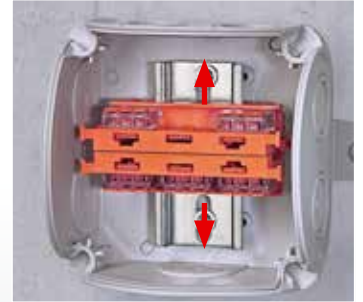

Product features:

- 2x Wago 221-500 mounting supports
- 5x Wago 221-413 3-wire compact splicing connectors
- pre-assembled DIN rail
- offering all benefits of the new DK cable junction boxes with degree of protection IP 66

Mounting benefit 1:

Terminal levers can also be operated without difficulty when assembled.

Mounting benefit 2:

The terminal can be positioned variably on the pre-assembled DIN rail.

DK 0404 W

0.75-4 mm², Cu 3~

- with 2x Wago 221-500 mounting supports and 5x Wago 221-413 3-wire compact splicing connectors
- per splice connector 3 x 0.14 - 4 mm² f, 3 x 0.2 - 4 mm² sol / s
- with elastic membranes, which can be removed for cable entry via cable glands, sealing range 9.0-17.0 mm
- with one cable entry in the bottom, sealing range Ø 6.0-15.0 mm
- lid fasteners sealable without accessories
- retaining strap and external brackets for wall fixing included

- cable entry through the bottom of the box via integrated elastic membrane

- retaining strap prevents the lid from falling or losing

- external brackets for fastening are always included

Gustav Hensel GmbH & Co. KG Industrial Electrical Power Distribution Systems