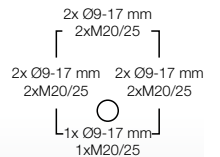

DK 0404 W

0.75-4 mm², Cu 3~

- with 2x Wago 221-500 mounting supports and 5x Wago 221-413 3-wire compact splicing connectors
- per splice connector 3 x 0.14 - 4 mm² f, 3 x 0.2 - 4 mm² sol / s
- with elastic membranes, which can be removed for cable entry via cable glands, sealing range 9.0-17.0 mm
- with one cable entry in the bottom, sealing range Ø 6.0-15.0 mm
- lid fasteners sealable without accessories
- retaining strap and external brackets for wall fixing included

rated insulation voltage	U_i = 450 V a.c./d.c.
rated current	32 A
material	PP (polypropylene)

IP
66