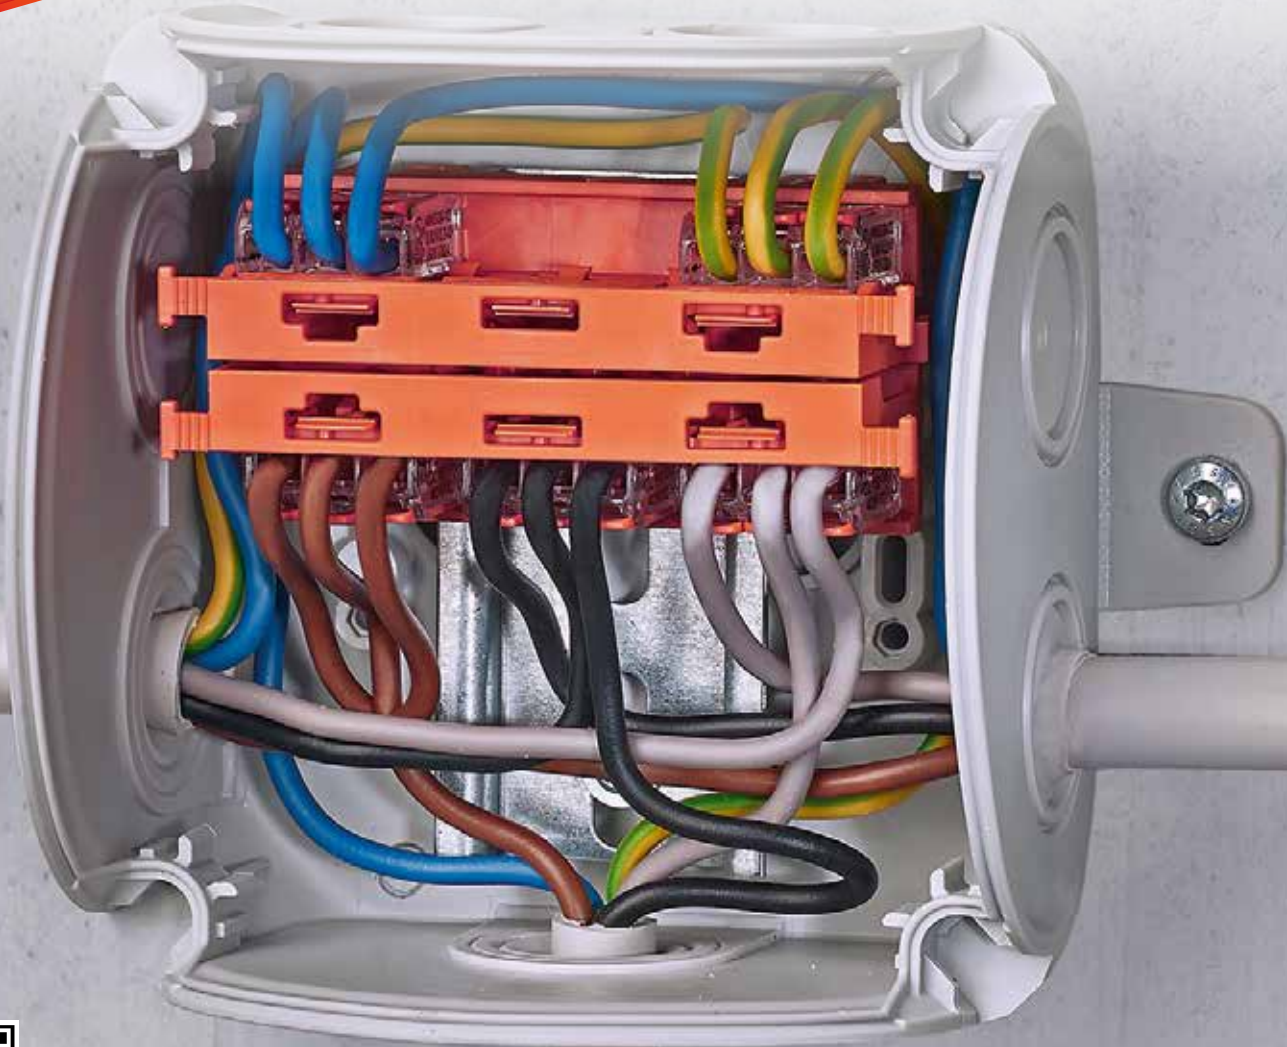

PASSION FOR POWER.

Simple, reliable and fast
The Hensel Box
with plug-in terminals

NEW

For more information visit www.hensel-electric.de/en

ENYCASE®