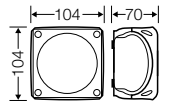

DK 0404 W

0.75-4 mm², Cu 3~

- with 2x Wago 221-500 mounting supports and 5x Wago 221-413 3-wire compact splicing connectors
- per splice connector 3 x 0.14 - 4 mm² f, 3 x 0.2 - 4 mm² sol / s
- with elastic membranes, which can be removed for cable entry via cable glands, sealing range 9.0-17.0 mm
- with one cable entry in the bottom, sealing range Ø 6.0-15.0 mm
- lid fasteners sealable without accessories
- retaining strap and external brackets for wall fixing included

rated insulation voltage	U_i = 450 V a.c./d.c.
rated current	32 A
material	PP (polypropylene)

IP
66