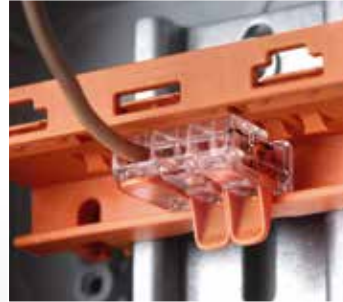

Product features:

- 2x Wago 221-500 mounting supports
- 5x Wago 221-413 3-wire compact splicing connectors
- pre-assembled DIN rail
- offering all benefits of the new DK cable junction boxes with degree of protection IP 66

Mounting benefit 1:

Terminal levers can also be operated without difficulty when assembled.

Mounting benefit 2:

The terminal can be positioned variably on the pre-assembled DIN rail.

DK 0404 W

0.75-4 mm², Cu 3~

- with 2x Wago 221-500 mounting supports and 5x Wago 221-413 3-wire compact splicing connectors
- per splice connector 3 x 0.14 - 4 mm² f, 3 x 0.2 - 4 mm² sol / s
- with elastic membranes, which can be removed for cable entry via cable glands, sealing range 9.0-17.0 mm
- with one cable entry in the bottom, sealing range Ø 6.0-15.0 mm
- lid fasteners sealable without accessories
- retaining strap and external brackets for wall fixing included

- cable entry through the bottom of the box via integrated elastic membrane

- retaining strap prevents the lid from falling or losing

- external brackets for fastening are always included

Gustav Hensel GmbH & Co. KG Industrial Electrical Power Distribution Systems